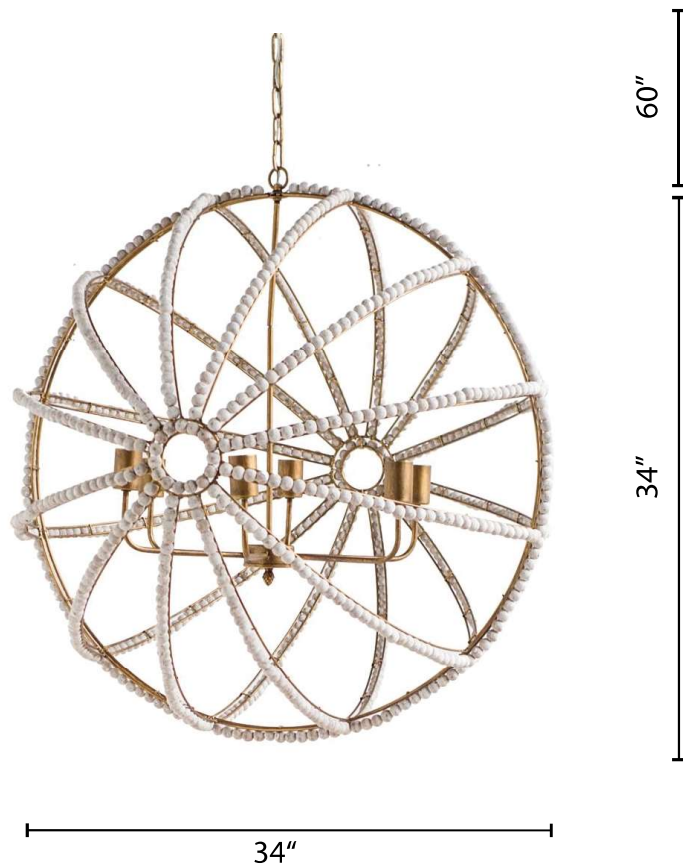

# MERCANA

ART | FURNITURE | LIGHTING | DECOR

65273

Ava White

Canopy: X"

Chain length: 60"

Chain Adjustable: Y

Length: 34"

Width: 34"

Height: 34"

Wattage: 60 WATTS

Socket type: A E26

Number of sockets: 6

Rev. 05/2019